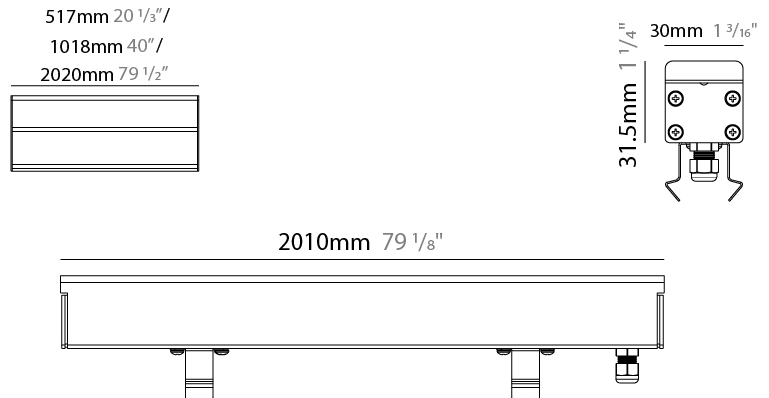

RANGER 30 RECESSED

E12I0032-RGBW

base number

PROJECT	
TYPE	
SPECIFIER	
QUANTITY	
DATE	

1. To build a product code in our configurator select the specify button on the base model # product page
2. To build a manual product code on this datasheet choose from the options listed below in blue font and add the suffix to the base model #

GENERAL

Series: Ranger 30
Brand: Unonovesette
Division: Exterior
Mounting Type: Recessed
Mounting Location: In-Ground
Subcategory: Drive Over

PHYSICAL

Shape: Rectangle
Length (mm): 2010
Length (in): 79 1/8
Width (mm): 30
Width (in): 1 1/4
Height (mm): 31.5
Height (in): 1 1/4
Light Distribution: Direct
Weight (kg): 2.22
Weight (lbs): 4.89
Load Resistance (kg): 5000
Load Resistance (lbs): 11023
Fixture Finish: Opal White
Fixture Material: Extruded PMMA with Opal
Cable Details: IP67 300mm Cable

ELECTRICAL

Lamp Type: LED
Input Wattage (W): 46
Dimming: DMX
Control Gear: DMX
Driver Included: No
Driver Location: Remote
Driver Type: Constant Voltage - Universal
Driver Class: Class 2
Input Voltage (V): 120 - 277
Output Voltage (V): 24

LED

Color Temperature (°K): RGBW
CRI: >90 CRI
Lamp Life (hrs): 100000
Special LEDs offerings: RGBW

OPTICAL

Optic°: 150
Beam Angle: Diffused
Adjustability: Fixed

RATINGS AND CERTIFICATIONS

Certified By: Certified for North American Standards
IP rating: IP67
IK Rating: IK10